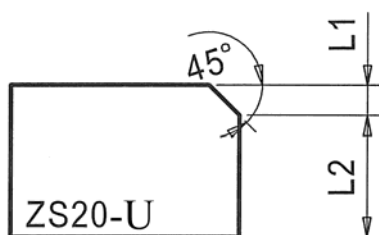

Attacco 1/2" Gas / 1/2" Gas Connection

L1= 3 mm L2=17 mm