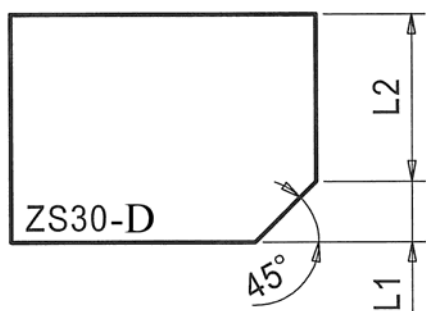

CODICE CODE	TIPO MOLA WHEEL TYPE	DIAMETRO DIAMETER	POS	Prezzo Price [€uro]
PB20465	Settori / Segmented	20Int.	1	170
PB20466	Settori / Segmented		2	170
PB20467	Settori / Segmented		3	170
PB20468	Settori / Segmented		4	170
PB31745	Rubber	20Int.	5	152
PB31746	Rubber		6	152
PB31747	Rubber		7	152
PB021050	Express	20Int.	6	135
PB021051	Express		7	135
PB38501	ERASER	20Int.	5	127

L1= 4 mm L2=26 mm

CODICE CODE	TIPO MOLA WHEEL TYPE	DIAMETRO DIAMETER	POS	Prezzo Price [€uro]
PB20473	Settori / Segmented	20Int.	1	155
PB20474	Settori / Segmented		2	155
PB20475	Settori / Segmented		3	155
PB20476	Settori / Segmented		4	155
PB31751	Rubber	20Int.	5	104
PB31752	Rubber		6	104
PB31753	Rubber		7	104
PB021047	Express	20Int.	6	115
PB021048	Express		7	115
PB38502	ERASER	20Int.	5	116