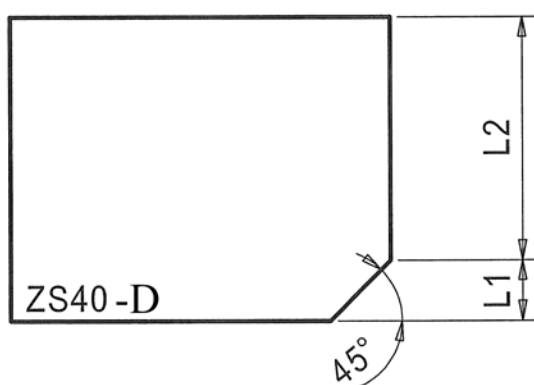

Attacco 1/2" Gas / 1/2" Gas Connection

L1= 3 mm L2=17 mm

CODICE CODE	TIPO MOLA WHEEL TYPE	DIAMETRO DIAMETER	POS	Prezzo Price [€uro]
PB20469	Settori / Segmented	20Int.	1	143
PB20470	Settori / Segmented		2	143
PB20471	Settori / Segmented		3	143
PB20472	Settori / Segmented		4	143
PB31748	Rubber	20Int.	5	104
PB31749	Rubber		6	104
PB31750	Rubber		7	104
PB021041	Express	20Int.	6	115
PB021042	Express		7	115
PB38502	ERASER	20Int.	5	116

L1= 4 mm L2=26 mm

CODICE CODE	TIPO MOLA WHEEL TYPE	DIAMETRO DIAMETER	POS	Prezzo Price [€uro]
PB20473	Settori / Segmented	20Int.	1	155
PB20474	Settori / Segmented		2	155
PB20475	Settori / Segmented		3	155
PB20476	Settori / Segmented		4	155
PB31751	Rubber	20Int.	5	104
PB31752	Rubber		6	104
PB31753	Rubber		7	104
PB021047	Express	20Int.	6	115
PB021048	Express		7	115
PB38502	ERASER	20Int.	5	116