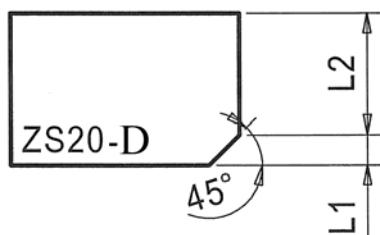

Attacco 1/2" Gas / 1/2" Gas Connection

L1= 3 mm L2=17 mm

CODICE CODE	TIPO MOLA WHEEL TYPE	DIAMETRO DIAMETER	POS	Prezzo Price [€uro]
PB20469	Settori / Segmented	20Int.	1	143
PB20470	Settori / Segmented		2	143
PB20471	Settori / Segmented		3	143
PB20472	Settori / Segmented		4	143
PB31748	Rubber	20Int.	5	104
PB31749	Rubber		6	104
PB31750	Rubber		7	104
PB021041	Express	20Int.	6	115
PB021042	Express		7	115
PB38502	ERASER	20Int.	5	116